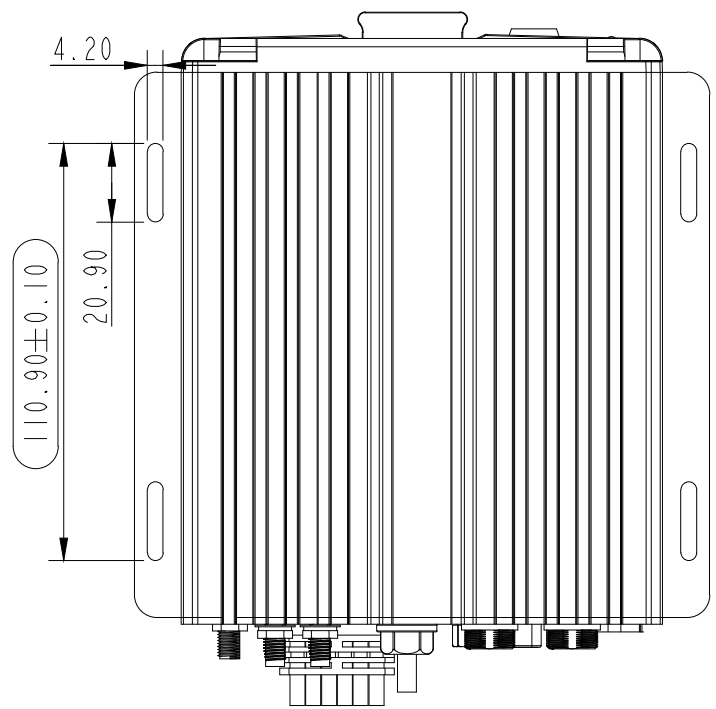

REV	ECO NO.	DESCRIPTION

.X		TITLE: MR9704E BI 组装图	
.XX		DRAW: DATE: 2021-11-08	UNIT'S: MM DWG NO.:
.XXX		ANG	FINISH:
CHKD: DATE:		MASS(Kg):	REV
STAD: DATE:		SCALE: 1:2	VI.0
APPD: DATE:		SHEET: OF	MAT'L:
PRODUCT:			