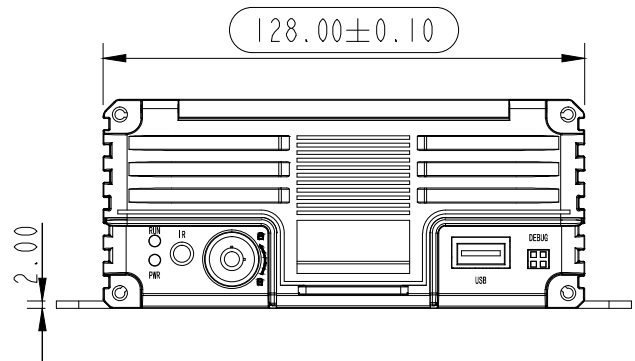

REV	ECO NO.	DESCRIPTION

.X		TITLE: MR9704E BI 组装图	
.XX		DRAW: DATE: 2021-11-08	UNIT'S: MM DWG NO.:
.XXX		ANG	FINISH:
CHKD: DATE:		MASS(Kg):	REV
STAD: DATE:		SCALE: 1:2	VI.0
APPD: DATE:		SHEET: OF	MAT'L:
PRODUCT:			