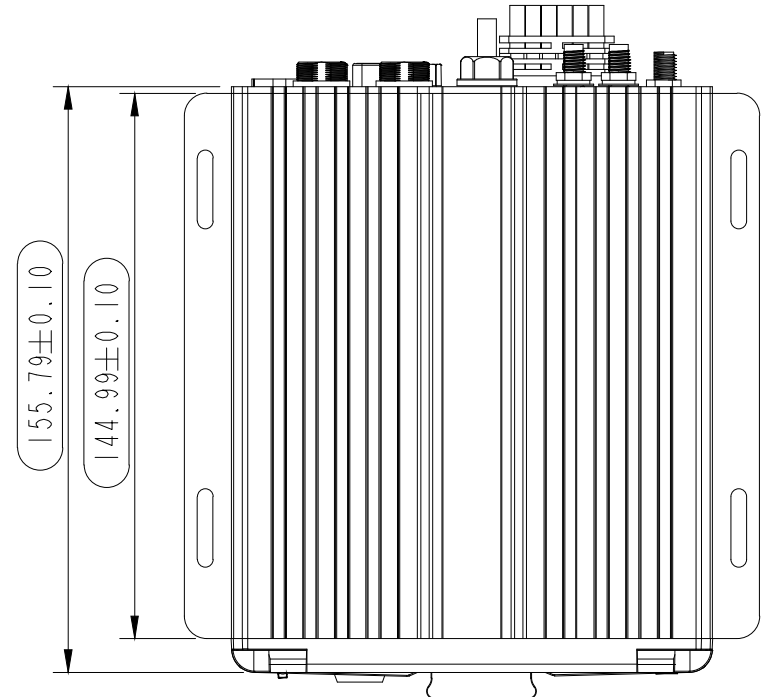

REV	ECO NO.	DESCRIPTION

.X		TITLE: MR9704E BI 组装图	
.XX		DRAW: DATE: 2021-11-08	UNIT'S: MM DWG NO.:
.XXX		ANG	FINISH:
CHKD: DATE:		MASS(Kg):	REV
STAD: DATE:		SCALE: 1:2	VI.0
APPD: DATE:		SHEET: OF	MAT'L:
PRODUCT:			