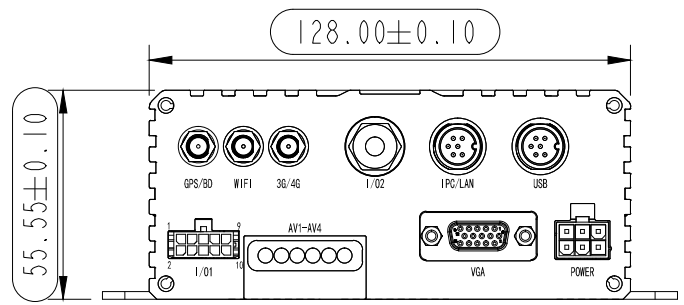

REV	ECO NO.	DESCRIPTION

.X		TITLE: MR9704E BI 组装图	
.XX		DRAW: DATE: 2021-11-08	UNIT'S: MM DWG NO.:
.XXX		ANG	FINISH:
CHKD: DATE:		MASS(Kg):	REV
STAD: DATE:		SCALE: 1:2	VI.0
APPD: DATE:		SHEET: OF	MAT'L:
PRODUCT:			